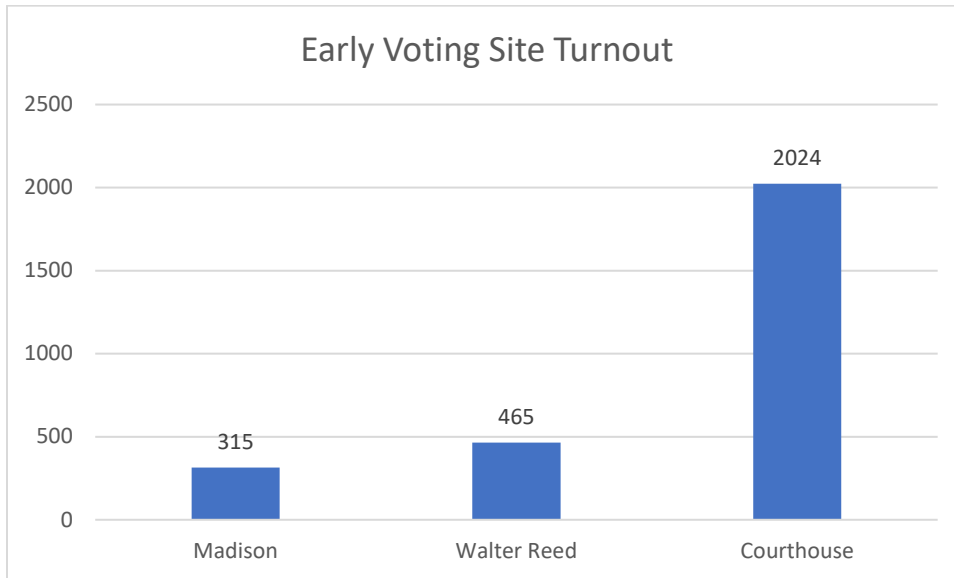

Return Method

Nine 24-hour drop boxes were available. 471 ballots were returned using a drop box.

Early Voting

Early Voting Site Turnout

3 Early Voting sites were open. The main site at 2100 Clarendon Blvd was open Mon-Fri.

Election Day

Election Officers

279 Election Officer were used to staff 54 polling places. All training was conducted online. There were no issues to report.

Provisional Data

A provisional ballot is issued when a voter's eligibility cannot be determined Election Day.