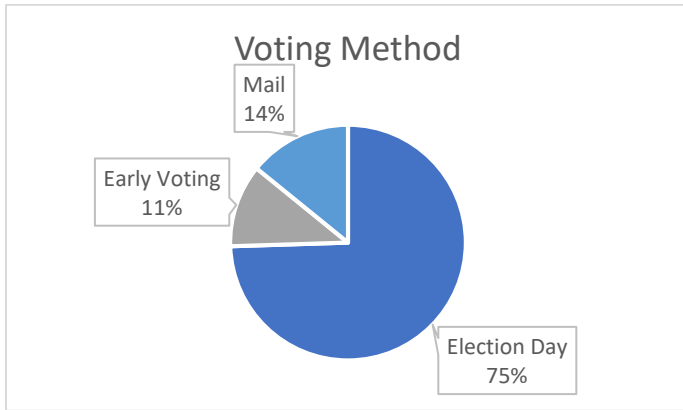

Post-Election Report

June 8, 2021 Democratic Primary

Voter Turnout & Method

Total Turnout	24,705
Election Day	18,406
Early Voting	2,804
Mail	3,495

Vote-By-Mail

Ballots Mailed	5,766
Counted	3,495
Mail Ballots exchanged for In Person Voting	44

Return Method

Nine 24-hour drop boxes were available. 471 ballots were returned using a drop box.

Early Voting

Early Voting Site Turnout

3 Early Voting sites were open. The main site at 2100 Clarendon Blvd was open Mon-Fri.