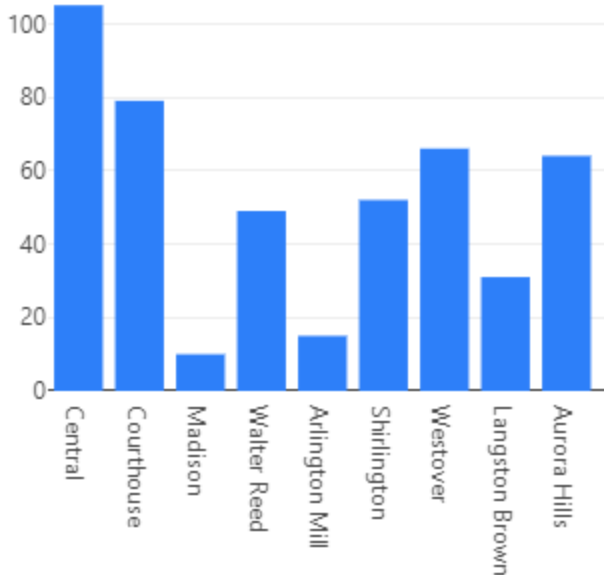

Post-Election Report

June 8, 2021 Democratic Primary

Voter Turnout & Method

Total Turnout	24,705
Election Day	18,406
Early Voting	2,804
Mail	3,495

Vote-By-Mail

Ballots Mailed	5,766
Counted	3,495
Mail Ballots exchanged for In Person Voting	44

Return Method

Nine 24-hour drop boxes were available. 471 ballots were returned using a drop box.

Early Voting

Early Voting Site Turnout

3 Early Voting sites were open. The main site at 2100 Clarendon Blvd was open Mon-Fri.